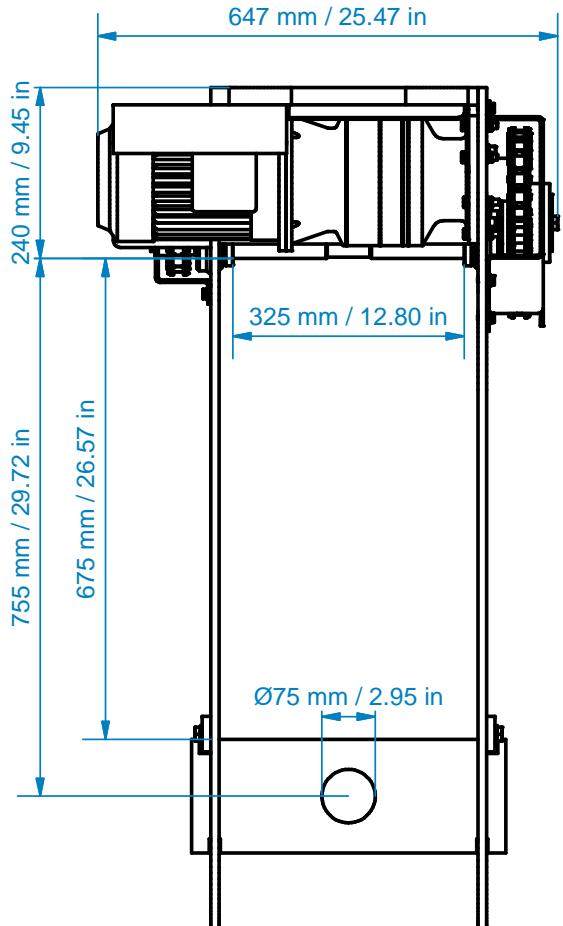

Features BSSL125

Self weight propelled unit:	380 kg
Capacity:	312,5 kN (per anchor)
Powered:	0,75 kW 400VAC
Frequency:	50/60 Hz
Speed:	41 cm/min.
Model number BSSL125 includes:	4x propelled unit 4x cable guide

3rd ANGLE
PROJECTION

Model Number:
BSSL125

Drawing Number: 03602.50.01.00

Main Assembly Number:
03602.01.00.00

REV.: 0	DATE: 10/10/2016	SCALE: 1:10	FORM: A4