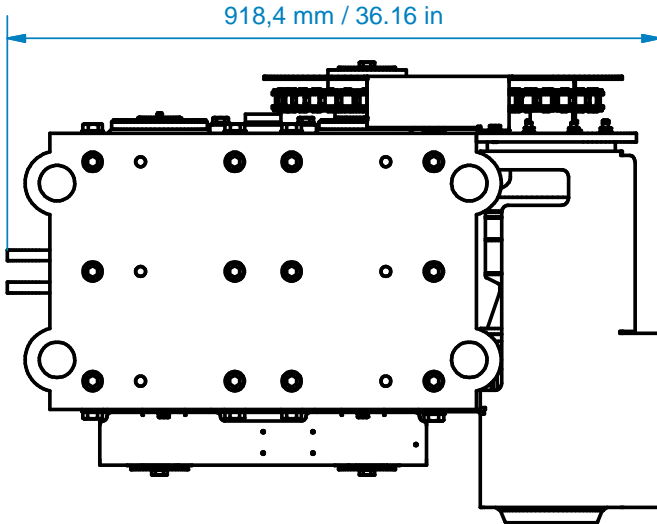

Features BSSL125

Self weight propelled unit:	380 kg
Capacity:	312,5 kN (per anchor)
Powered:	0,75 kW 400VAC
Frequency:	50/60 Hz
Speed:	41 cm/min.
Model number BSSL125 includes:	4x propelled unit 4x cable guide

3rd ANGLE
PROJECTION

Model Number:
BSSL125

Drawing Number: 03602.50.01.00

Main Assembly Number:
03602.01.00.00

REV.: 0	DATE: 10/10/2016	SCALE: 1:10	FORM: A4