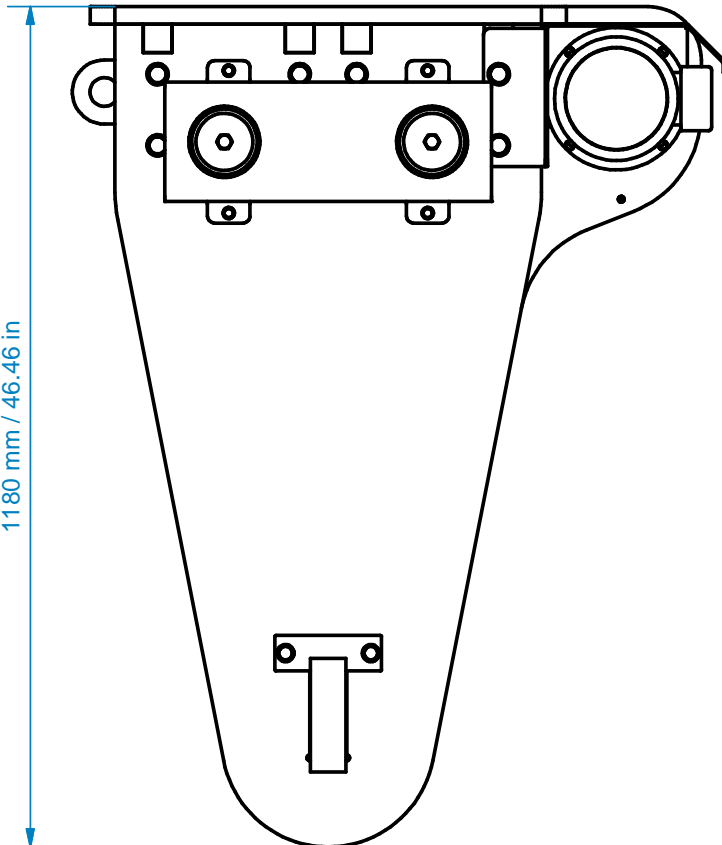

Features BSSL125

Self weight propelled unit:	380 kg
Capacity:	312,5 kN (per anchor)
Powered:	0,75 kW 400VAC
Frequency:	50/60 Hz
Speed:	41 cm/min.
Model number BSSL125 includes:	4x propelled unit 4x cable guide

3rd ANGLE
PROJECTION

Model Number:
BSSL125

Drawing Number: 03602.50.01.00

Main Assembly Number:
03602.01.00.00

REV.: 0	DATE: 10/10/2016	SCALE: 1:10	FORM: A4