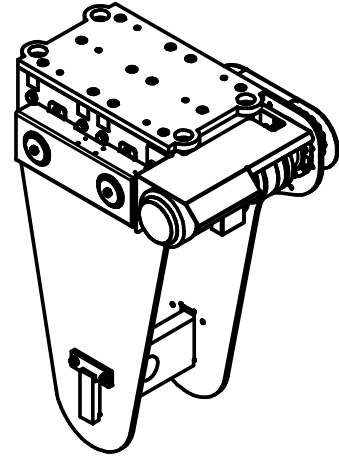

Features BSSL125

Self weight propelled unit:	380 kg
Capacity:	312,5 kN (per anchor)
Powered:	0,75 kW 400VAC
Frequency:	50/60 Hz
Speed:	41 cm/min.
Model number BSSL125 includes:	4x propelled unit 4x cable guide

3rd ANGLE
PROJECTION

Model Number:
BSSL125

Drawing Number: 03602.50.01.00

Main Assembly Number:
03602.01.00.00

REV.: 0	DATE: 10/10/2016	SCALE: 1:10	FORM: A4