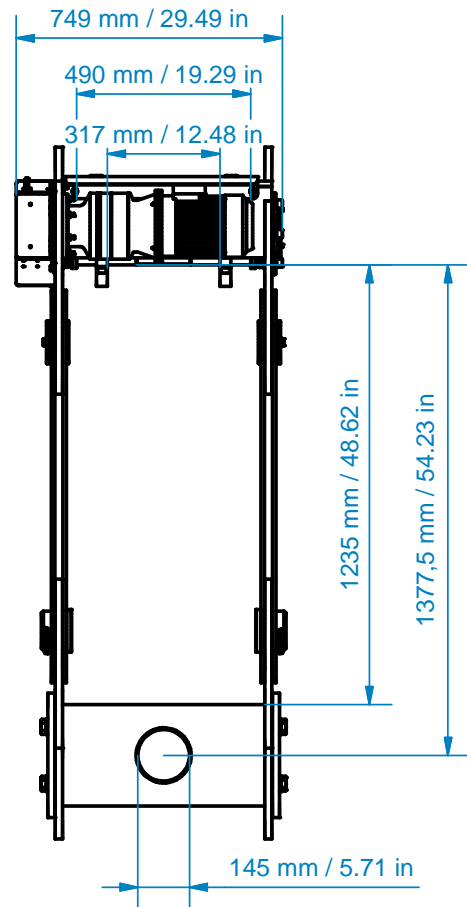

# Features BSSBL300

Self weight propelled unit:	862 kg
Capacity:	750 kN (per anchor)
Powered:	0,75 kW 400VAC
Frequency:	50/60 Hz
Speed:	0.9 m/min.
Model number BSSBL300 includes:	4x propelled unit 4x cable guide

OPAALSTRAAT 44, 7554 TS HENGELO HOLLAND  
PO BOX 421, 7550 AK HENGELO HOLLAND  
TELEPHONE 074-2422045 FACSIMILE 074-2430338

3rd ANGLE  
PROJECTION

Model Number:  
**BSSBL300**

Drawing Number: **03636.50.00.00**

Main Assembly Number:  
**03636.01.00.00**

REV.: 0	DATE: 10/10/2016	SCALE: 1 : 20	FORM: <b>A4</b>
------------	---------------------	------------------	--------------------