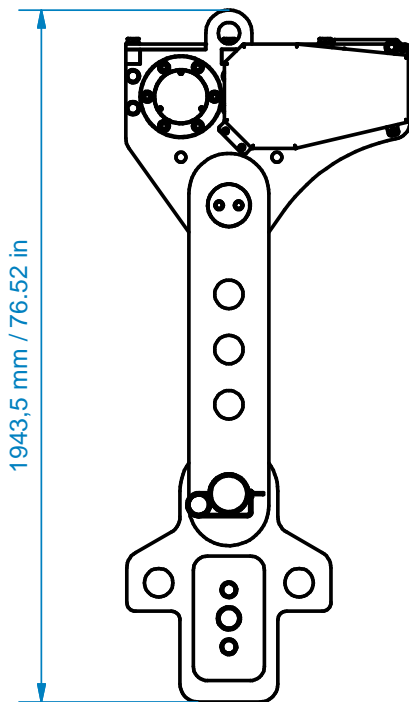

# Features BSSBL300

Self weight propelled unit:	862 kg
Capacity:	750 kN (per anchor)
Powered:	0,75 kW 400VAC
Frequency:	50/60 Hz
Speed:	0.9 m/min.
Model number BSSBL300 includes:	4x propelled unit 4x cable guide

OPAALSTRAAT 44, 7554 TS HENGELO HOLLAND  
PO BOX 421, 7550 AK HENGELO HOLLAND  
TELEPHONE 074-2422045 FACSIMILE 074-2430338

3rd ANGLE  
PROJECTION

Model Number:  
**BSSBL300**

Drawing Number: **03636.50.00.00**

Main Assembly Number:  
**03636.01.00.00**

REV.: 0	DATE: 10/10/2016	SCALE: 1 : 20	FORM: <b>A4</b>
------------	---------------------	------------------	--------------------