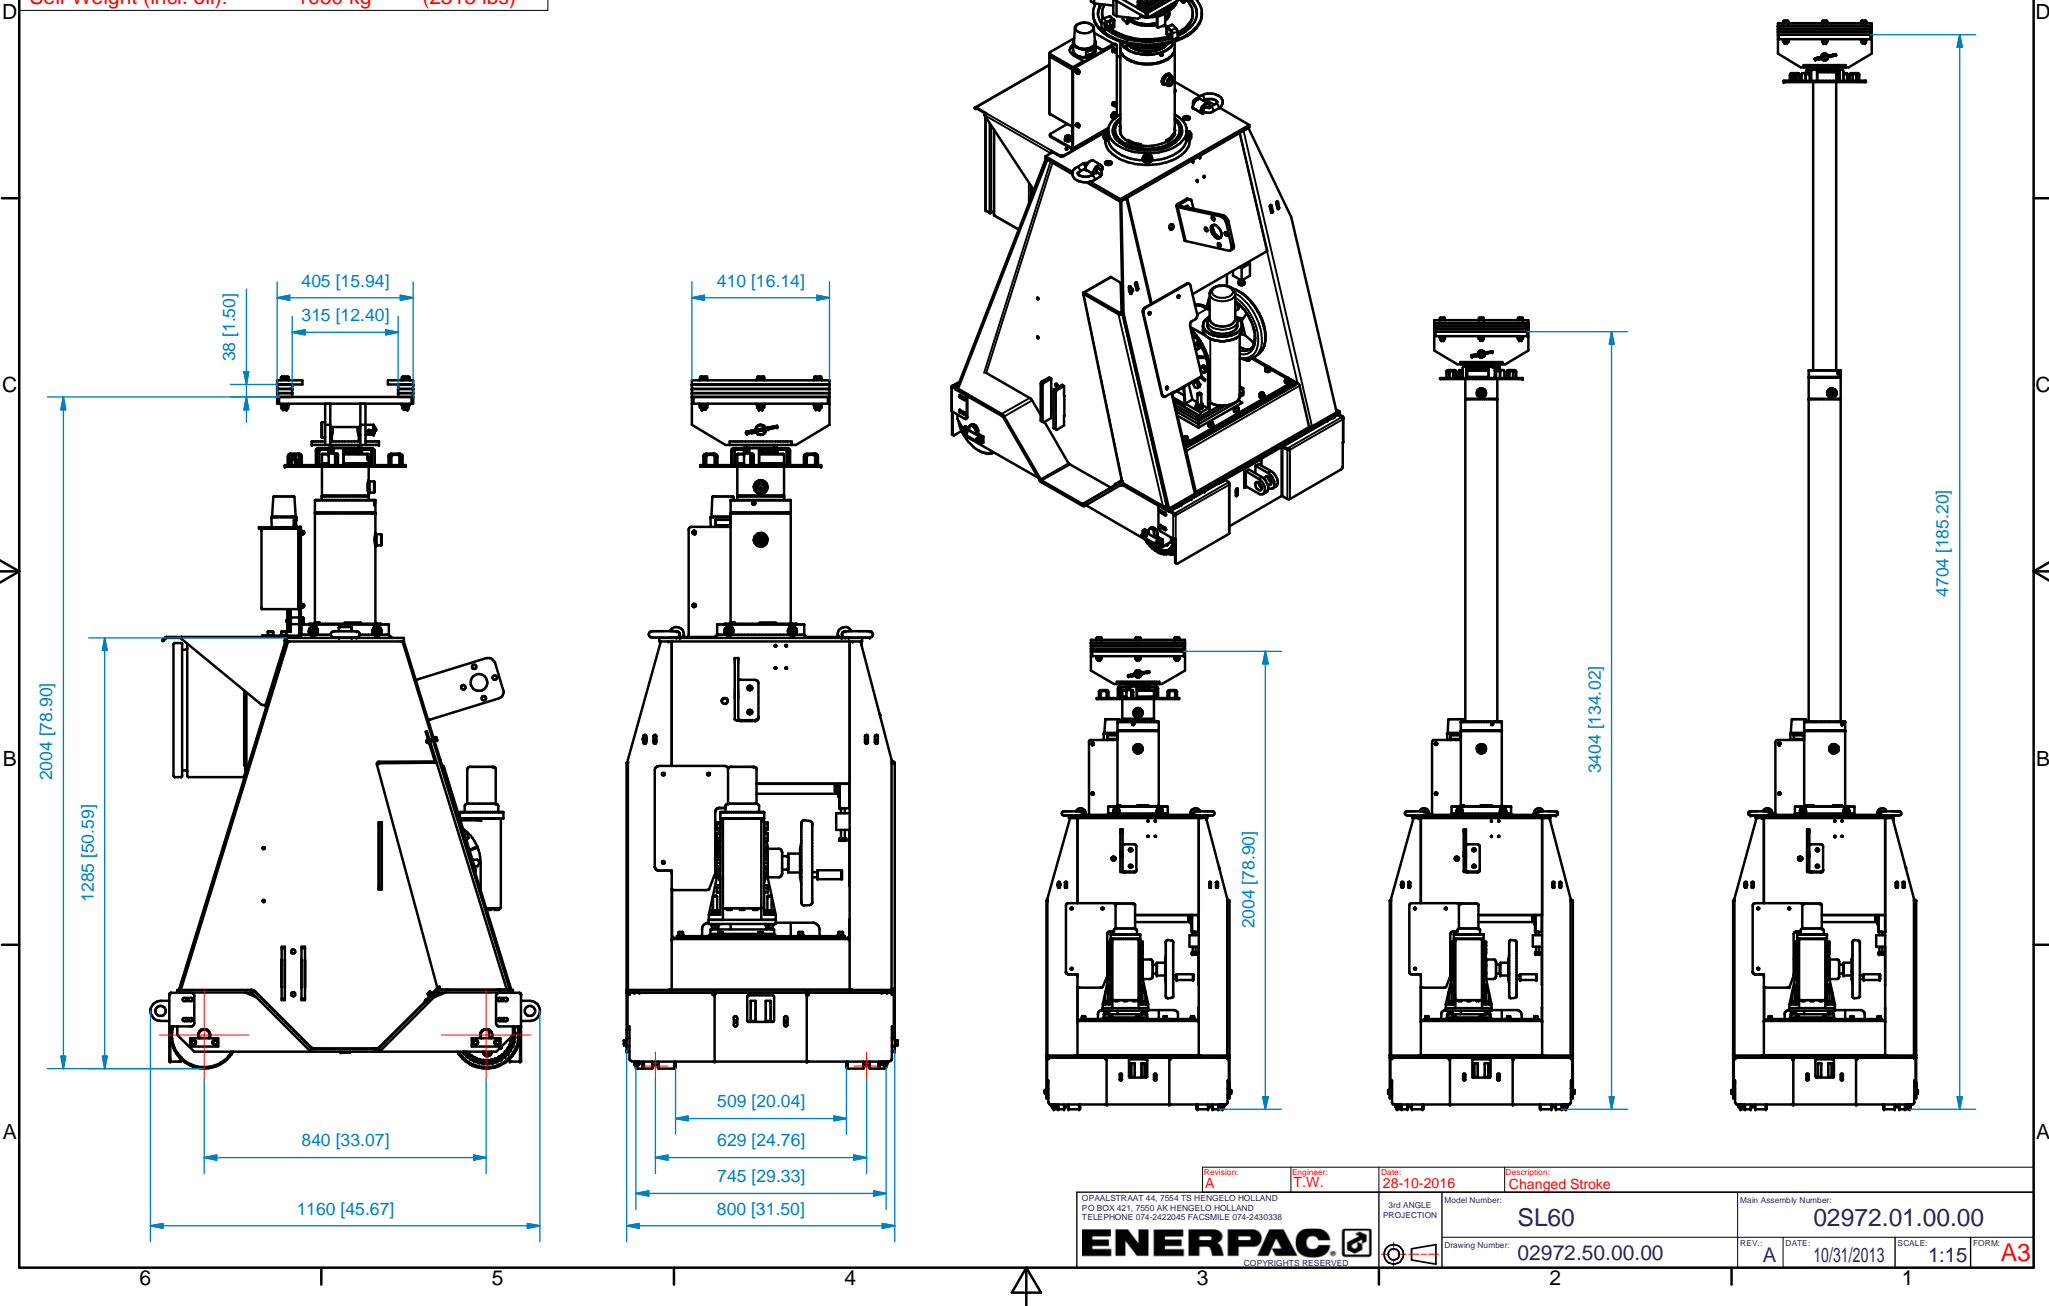

Features SL60

Safe Work Load Stage 1:	150 kN	(34 kips)
Safe Work Load Stage 2:	150 kN	(34 kips)
Self Weight (incl. oil):	1050 kg	(2315 lbs)

Revision: A	Engineer: T.W.	Date: 28-10-2016	Description: Changed Stroke
<small>OPAALSTRAAT 44, 7564 TS HENGELO HOLLAND P.O. BOX 421, 7560 AK HENGELO HOLLAND TELEPHONE 074-2422045 FACSIMILE 074-2430338</small>			
ENERPAC		<small>3rd ANGLE PROJECTION</small> Model Number: SL60	Main Assembly Number: 02972.01.00.00
<small>COPYRIGHTS RESERVED</small>		Drawing Number: 02972.50.00.00	REV.: A DATE: 10/31/2013 SCALE: 1:15 FORM: A3